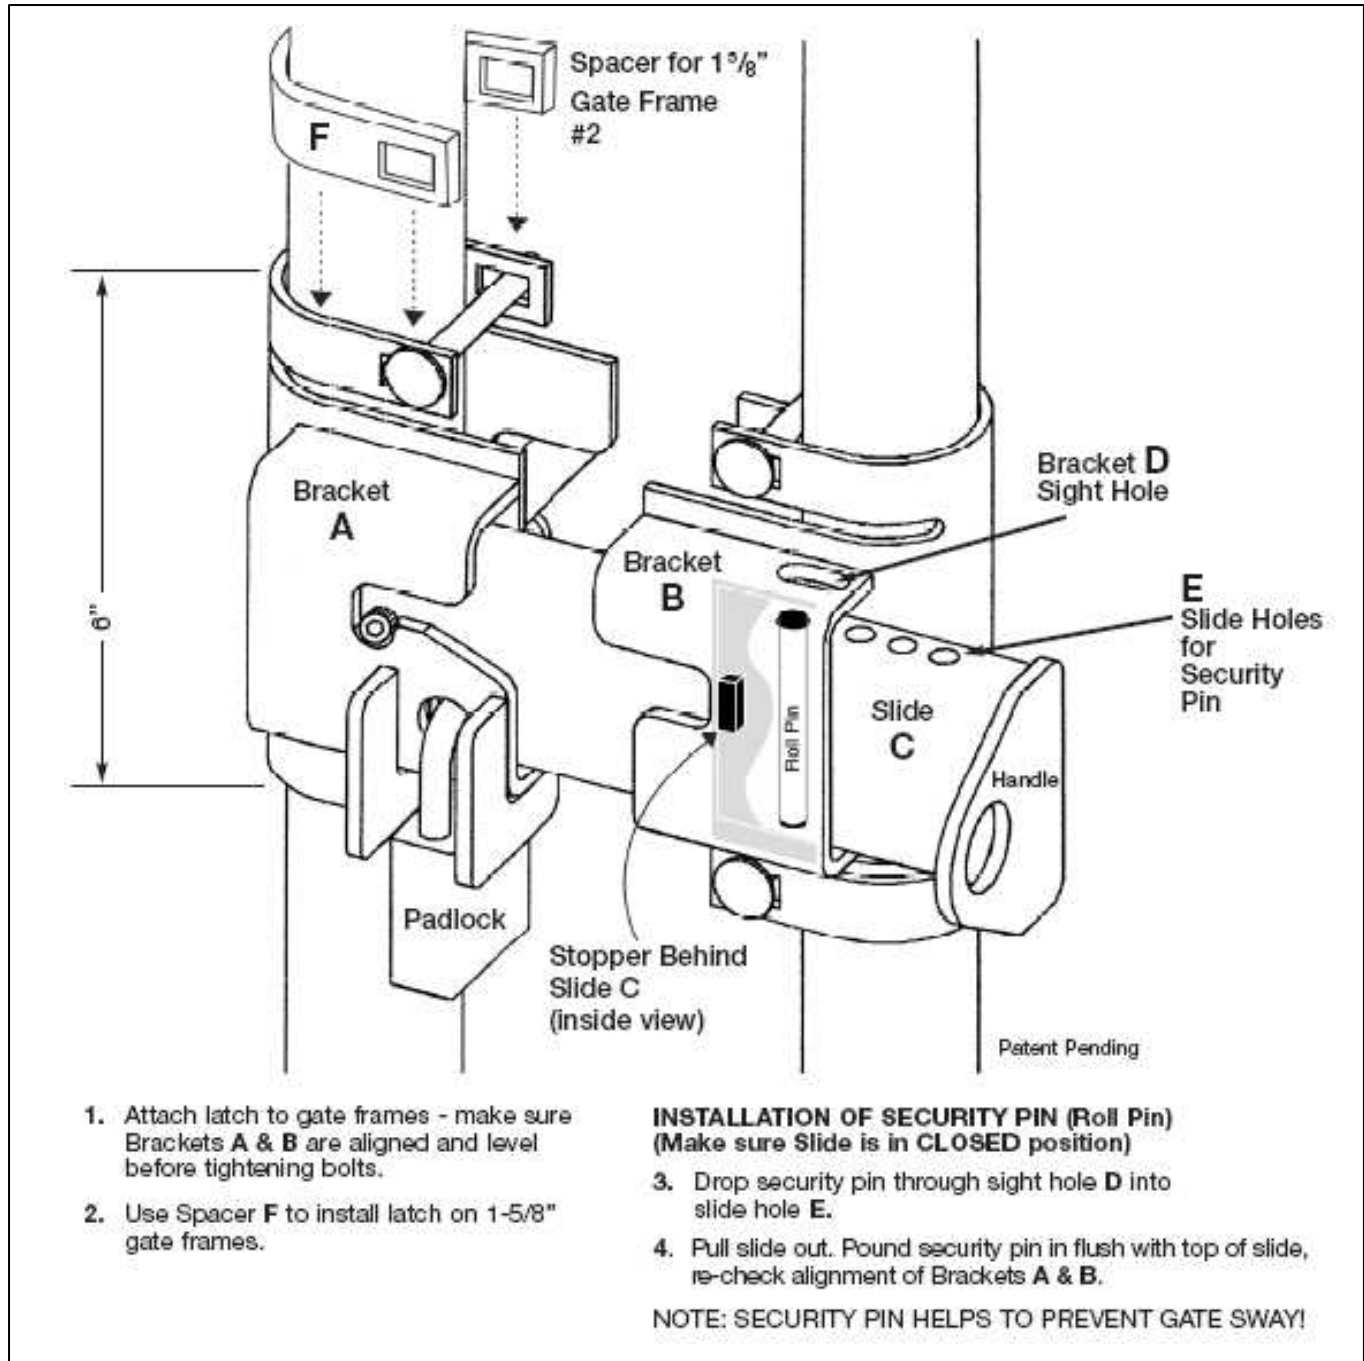

A810 Gate Hasp Installation Instructions

(800) 323-4568

www.Americanlock.com