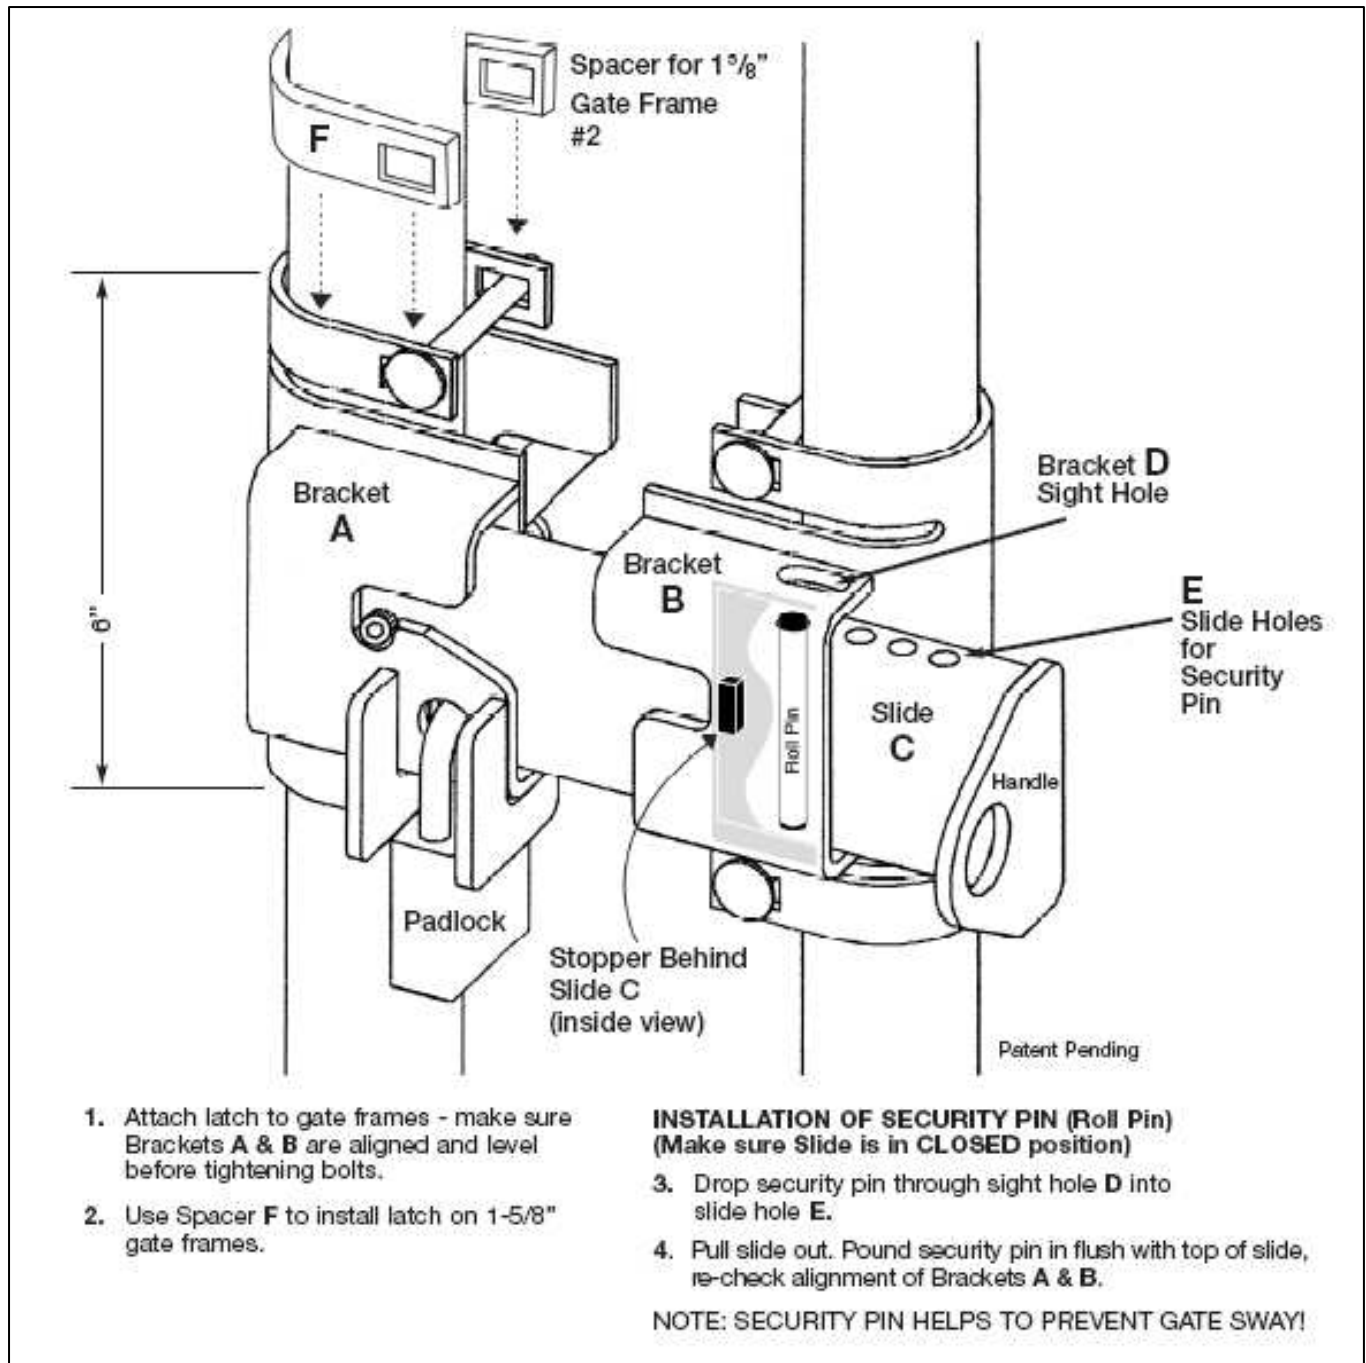

# A810 Gate Hasp Installation Instructions

(800) 323-4568

[www.Americanlock.com](http://www.Americanlock.com)